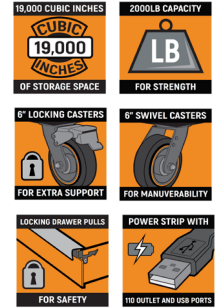

Mobile Work Station

HOT BUY

SKU #	Description	List Price	Promo Price
83169	42" 11 Drawer Black & Orange Mobile Work Station	$3,412.59